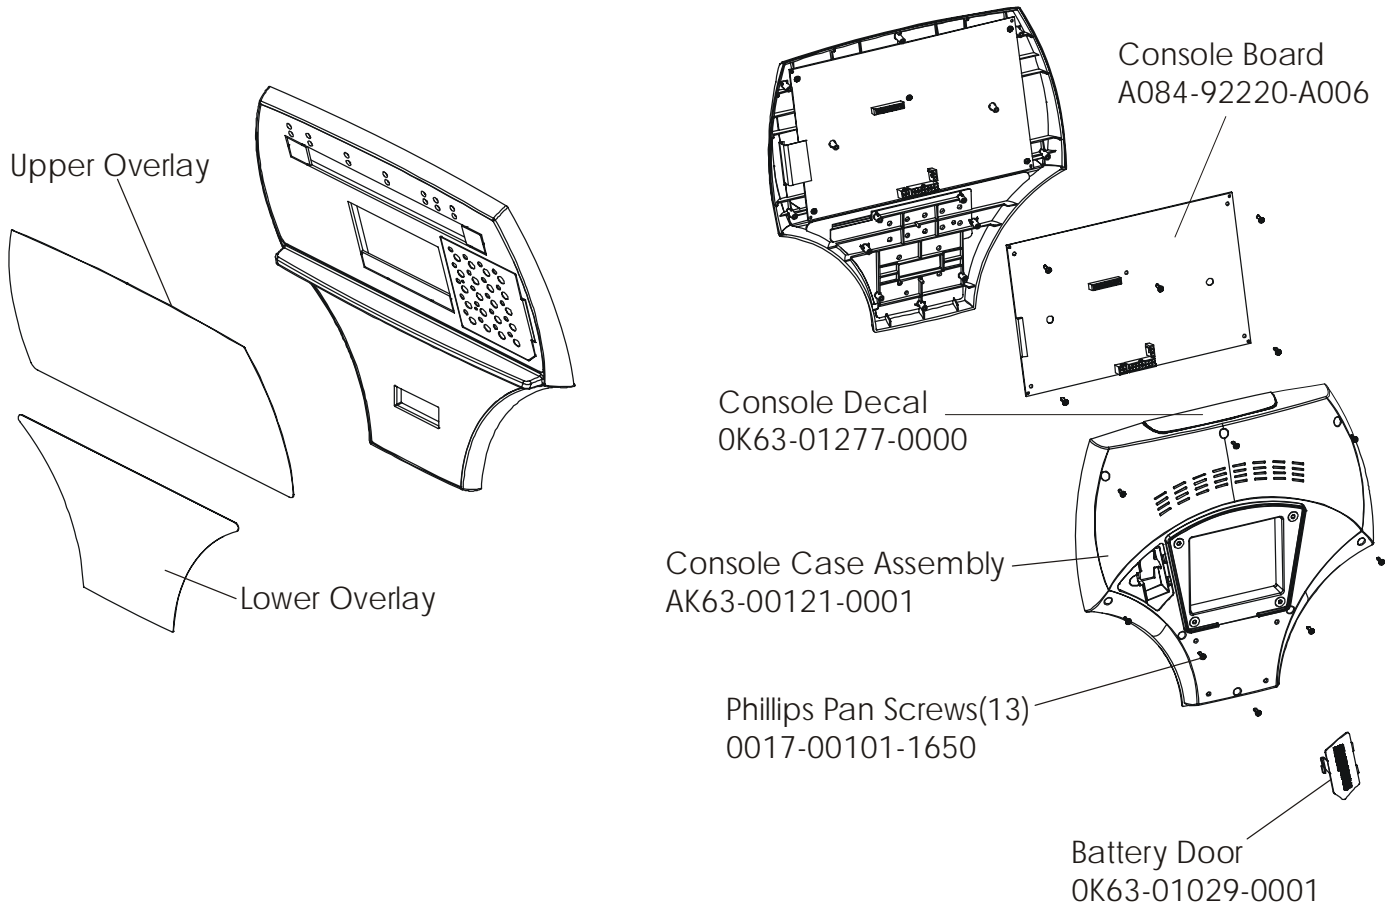

ARCTIC SILVER 90RW
Console Components

90RW-0XXX-02
S/N CCK100000 and UP

Console Assembly	Overlay/Bezel/Switch Assy.
AK39-00072-0001 Eng Met	AK63-00167-0001 Eng Met
AK39-00072-0003 Ger Met	AK63-00167-0003 Ger Met
AK39-00072-0004 Spn Met	AK63-00167-0004 Spn Met
AK39-00072-0006 Jap Met	AK63-00167-0006 Jap Met
AK39-00072-0007 Frn Met	AK63-00167-0007 Frn Met
AK39-00072-0008 Itl Met	AK63-00167-0008 Itl Met
AK39-00072-0009 Dut Met	AK63-00167-0009 Dut Met
AK39-00072-0010 Por Met	AK63-00167-0010 Por Met